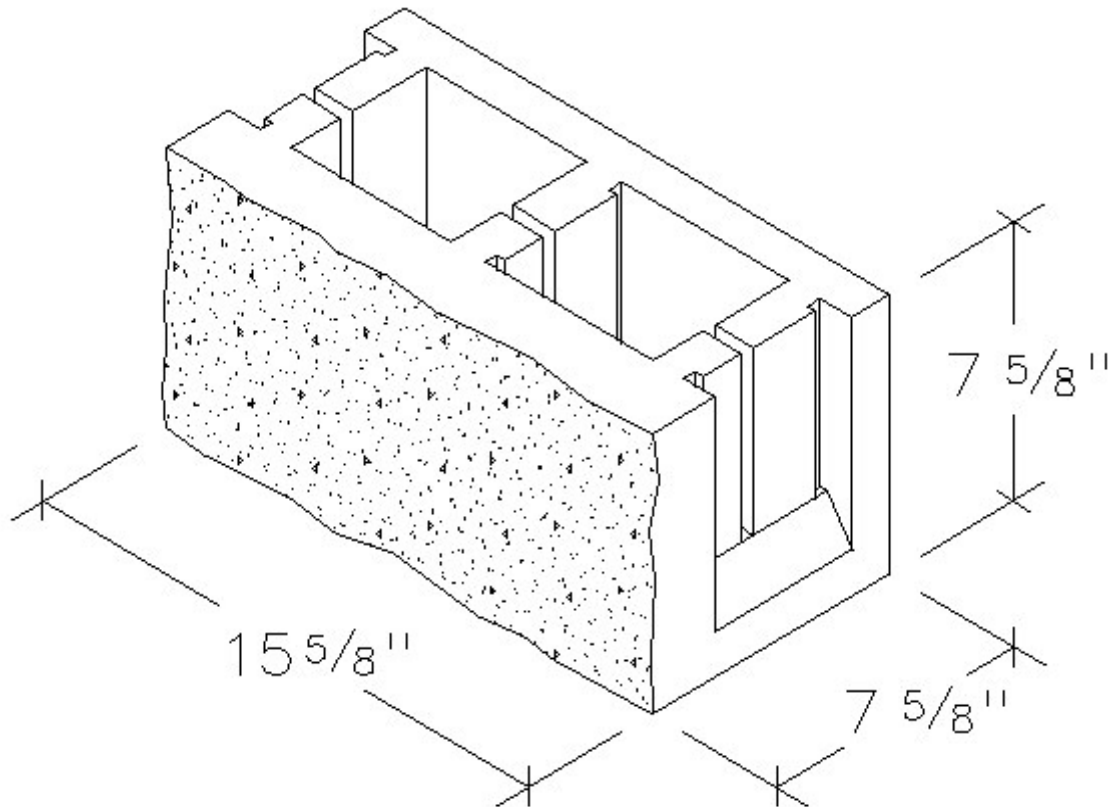

**8" Knock Out Bond Beam  
8 x 8 x 16**

<p><b>ACME LIGHT:</b> <b>LIGHT WEIGHT:</b> <b>NORMAL WEIGHT:</b></p>	<p><b>Dimensions:</b> 7 5/8" x 7 5/8" x 15 5/8" W x H x L</p>
<p><b>CUBE QUANTITY:</b> 108 <b>PALLET:</b> Yes</p>	<p><b>PRODUCT #</b> <b>080816KOB</b></p>
 <p><b>ACME</b> BLOCK &amp; BRICK INC.</p>	<p>248 Dayton Spur Road Crossville, TN 38555 Phone: 931-484-8435 <a href="http://www.AcmeBlockandBrick.com">www.AcmeBlockandBrick.com</a></p>