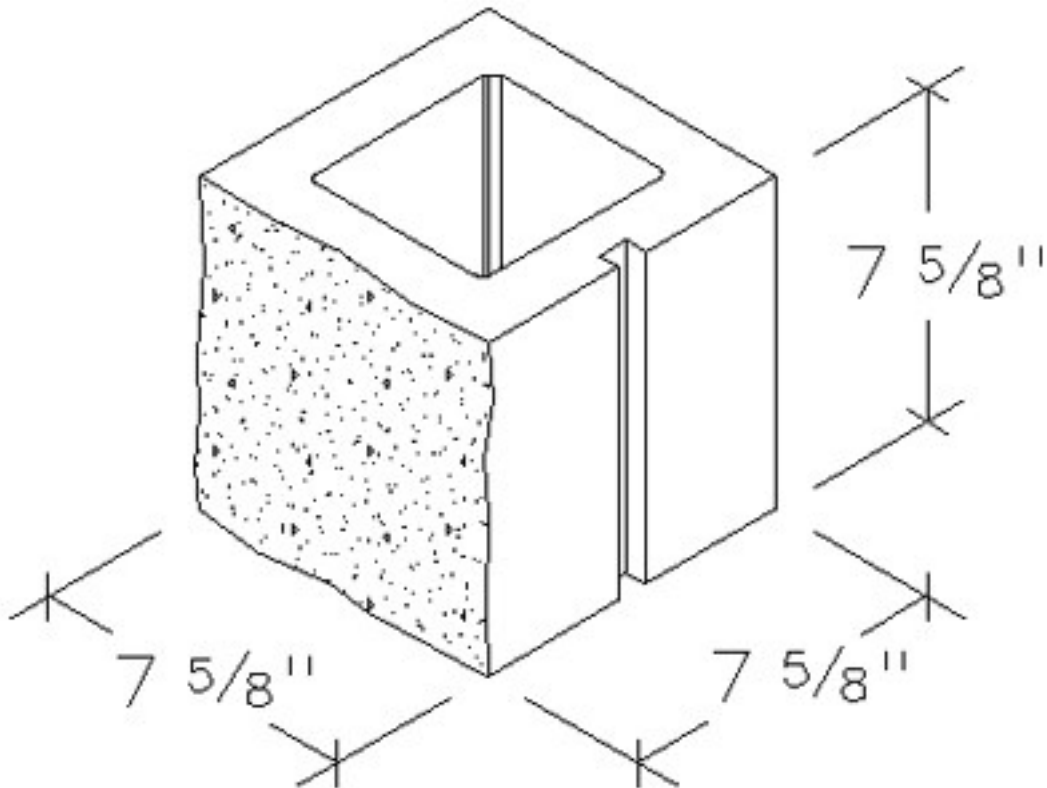

**8" Split Face Half  
8 x 8 x 8**

<b>ACME LIGHT:</b> <b>LIGHT WEIGHT:</b> <b>NORMAL WEIGHT:</b>	<b>Dimensions:</b> $7\ 5/8'' \times 7\ 5/8'' \times 7\ 5/8''$ W x H x L
<b>CUBE QUANTITY:</b> 216 <b>PALLET:</b> YES	<b>PRODUCT #</b> <b>080808SF</b>
 <b>ACME</b> BLOCK & BRICK INC.	248 Dayton Spur Road Crossville, TN 38555 Phone: 931-484-8435 <a href="http://www.AcmeBlockandBrick.com">www.AcmeBlockandBrick.com</a>