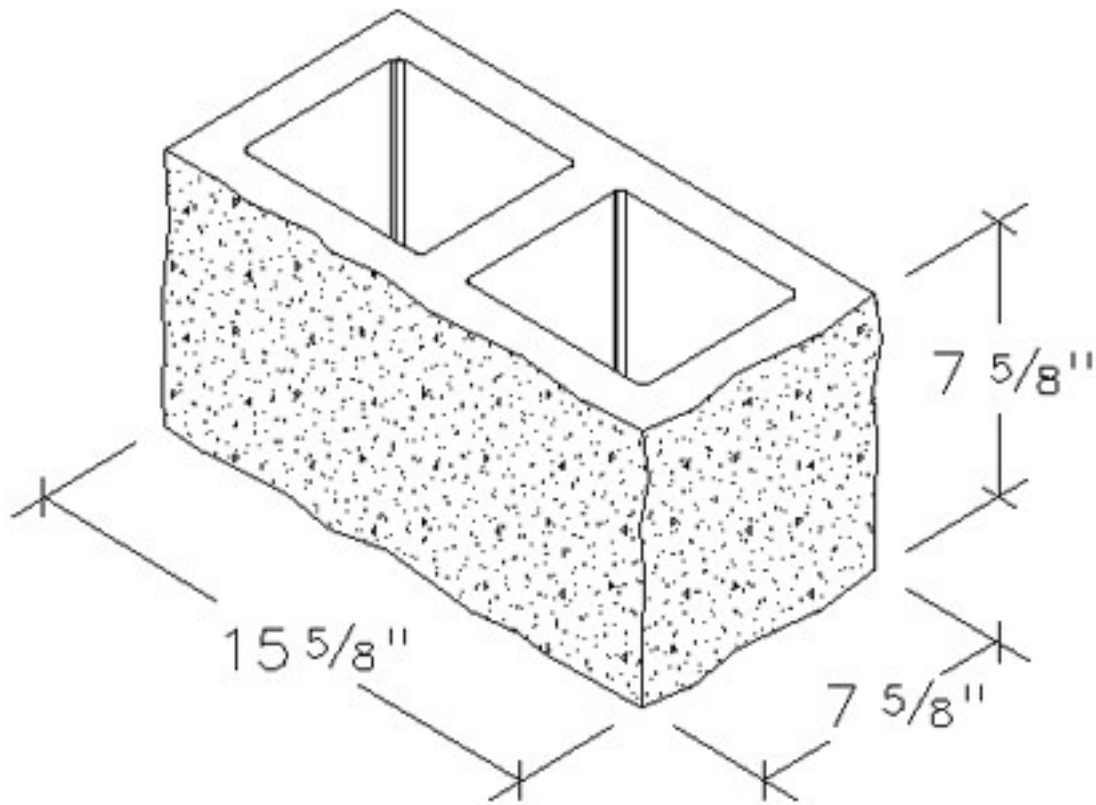

**8" Split Face End Corner
8 x 8 x 16**

<p>ACME LIGHT: LIGHT WEIGHT: NORMAL WEIGHT:</p>	<p>Dimensions: 7 5/8" x 7 5/8" x 15 5/8" W x H x L</p>
<p>CUBE QUANTITY: PALLET:</p>	<p>PRODUCT # 080816SFEC</p>
<p> ACME BLOCK & BRICK INC.</p>	<p>248 Dayton Spur Road Crossville, TN 38555 Phone: 931-484-8435 www.AcmeBlockandBrick.com</p>