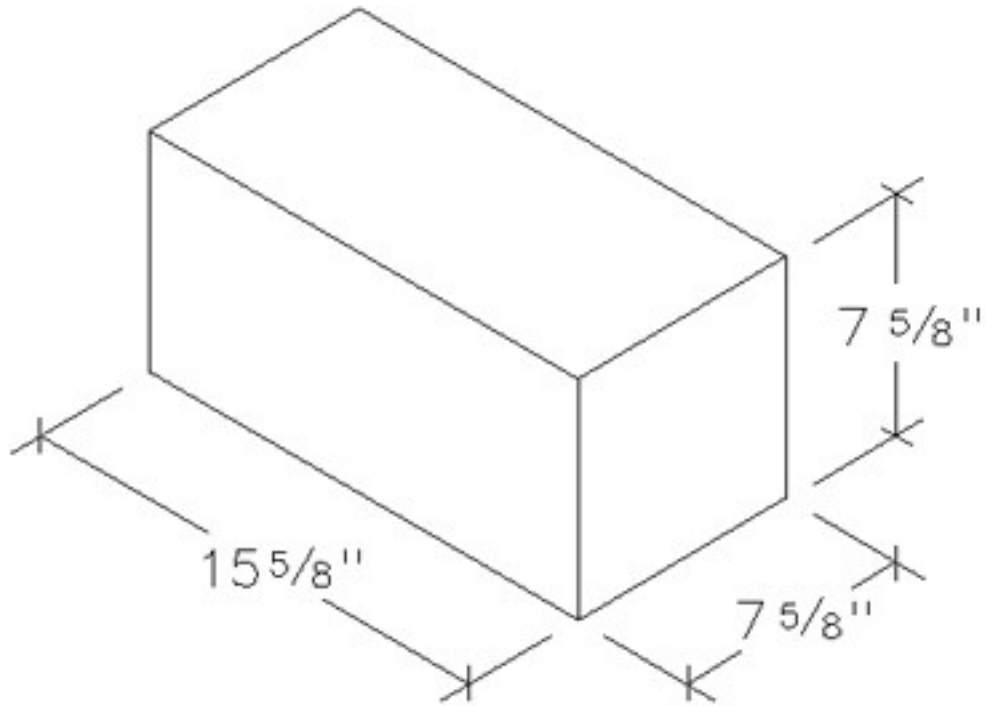

**8" Solid
8 x 8 x 16**

| | |
|--|--|
| ACME LIGHT: LIGHT WEIGHT: NORMAL WEIGHT: | Dimensions: 7 5/8" x 7 5/8" x 15 5/8" W x H x L |
| CUBE QUANTITY: 90 PALLET: Yes | PRODUCT # 080816 |
|  ACME BLOCK & BRICK INC. | 248 Dayton Spur Road Crossville, TN 38555 Phone: 931-484-8435 www.AcmeBlockandBrick.com |