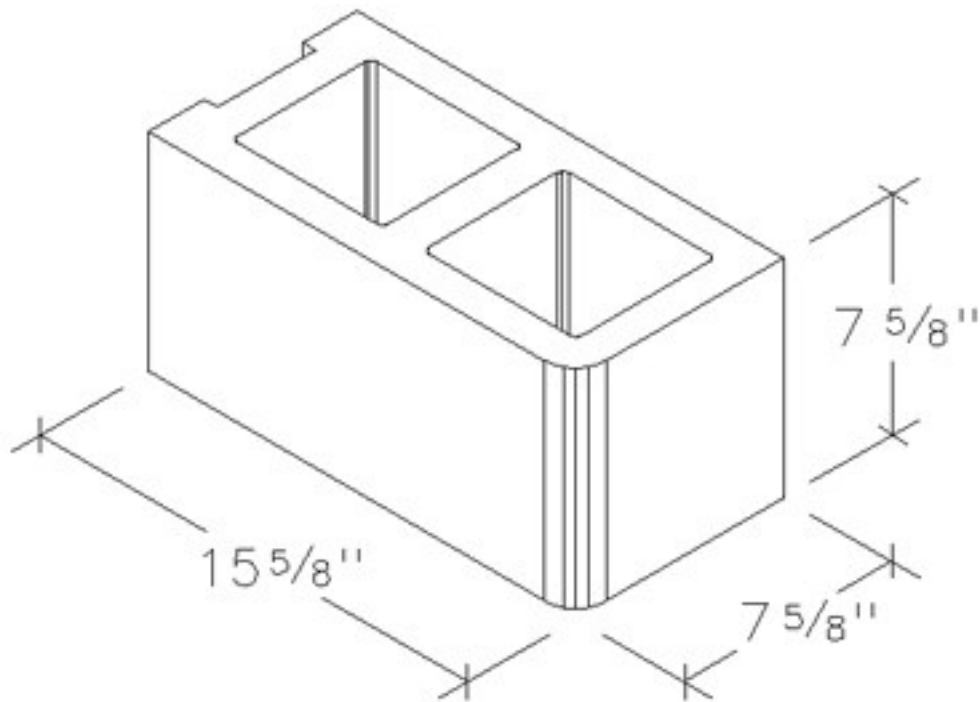

**8" Single Bull Nose
8 x 8 x 16**

<p>ACME LIGHT: LIGHT WEIGHT: NORMAL WEIGHT:</p>	<p>Dimensions: 7 5/8" x 7 5/8" x 15 5/8" W x H x L</p>
<p>CUBE QUANTITY: 108 PALLET: Yes</p>	<p>PRODUCT # 080816SBN</p>
<p> ACME BLOCK & BRICK INC.</p>	<p>248 Dayton Spur Road Crossville, TN 38555 Phone: 931-484-8435 www.AcmeBlockandBrick.com</p>