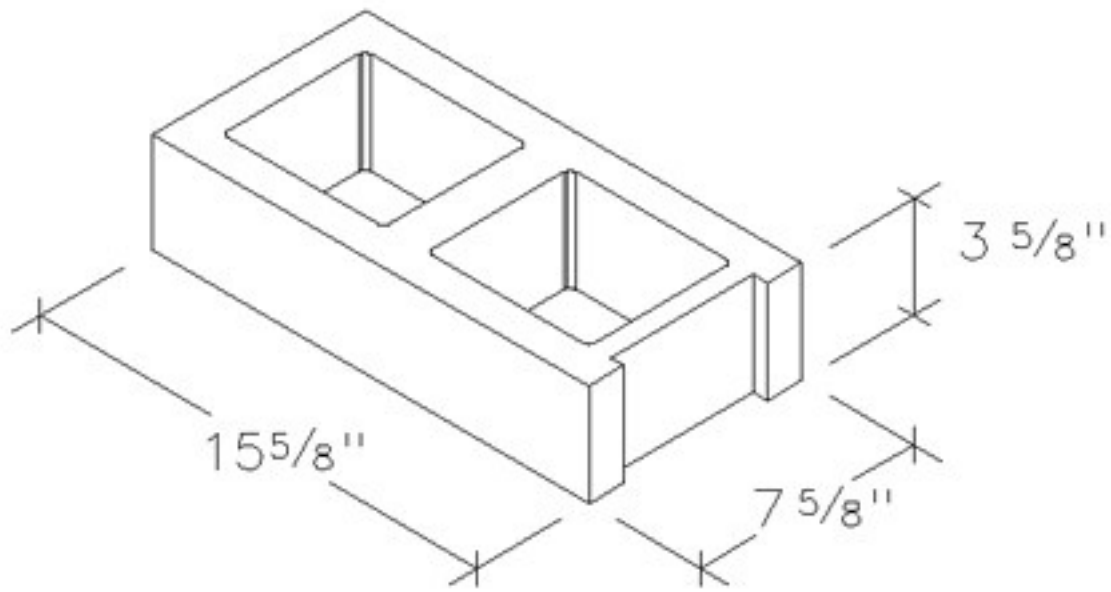

**8" Half High
8 x 4 x 16**

<p>ACME LIGHT:</p> <p>LIGHT WEIGHT:</p> <p>NORMAL WEIGHT:</p>	<p>Dimensions:</p> <p>7 5/8" x 3 5/8" x 15 5/8" W x H x L</p>
<p>CUBE QUANTITY:</p> <p>PALLET: YES</p>	<p>PRODUCT #</p> <p>080316HH</p>
 <p>ACME BLOCK & BRICK INC.</p>	<p>248 Dayton Spur Road Crossville, TN 38555 Phone: 931-484-8435 www.AcmeBlockandBrick.com</p>