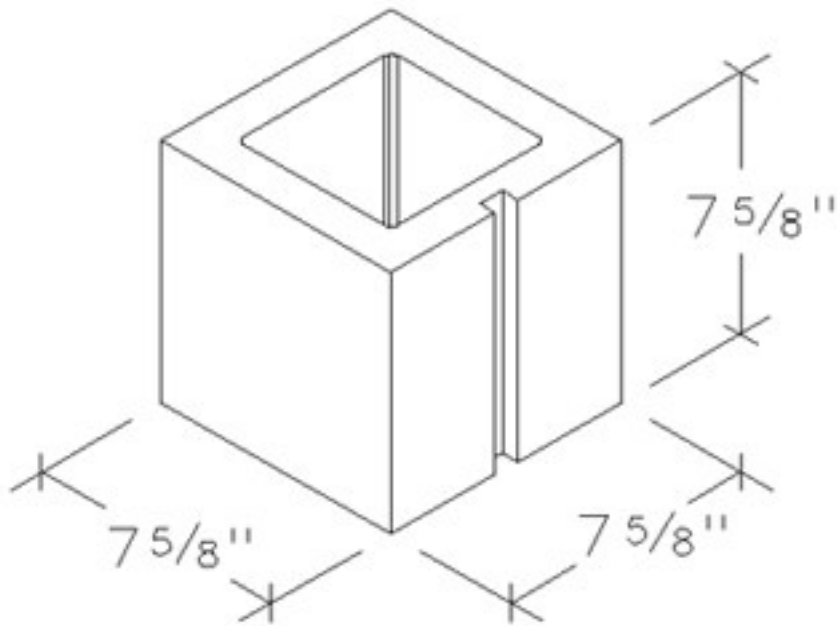

**8" Smooth Face Half  
8 x 8 x 8**

<p><b>ACME LIGHT:</b> <b>LIGHT WEIGHT:</b> <b>NORMAL WEIGHT:</b></p>	<p><b>Dimensions:</b> <b>7 5/8" x 7 5/8" x 7 5/8"</b> W x H x L</p>
<p><b>CUBE QUANTITY:</b> <b>PALLET:</b></p>	<p><b>PRODUCT #</b> <b>080808SFH</b></p>
<p> <b>ACME</b> BLOCK &amp; BRICK INC.</p>	<p>248 Dayton Spur Road Crossville, TN 38555 Phone: 931-484-8435 <a href="http://www.AcmeBlockandBrick.com">www.AcmeBlockandBrick.com</a></p>