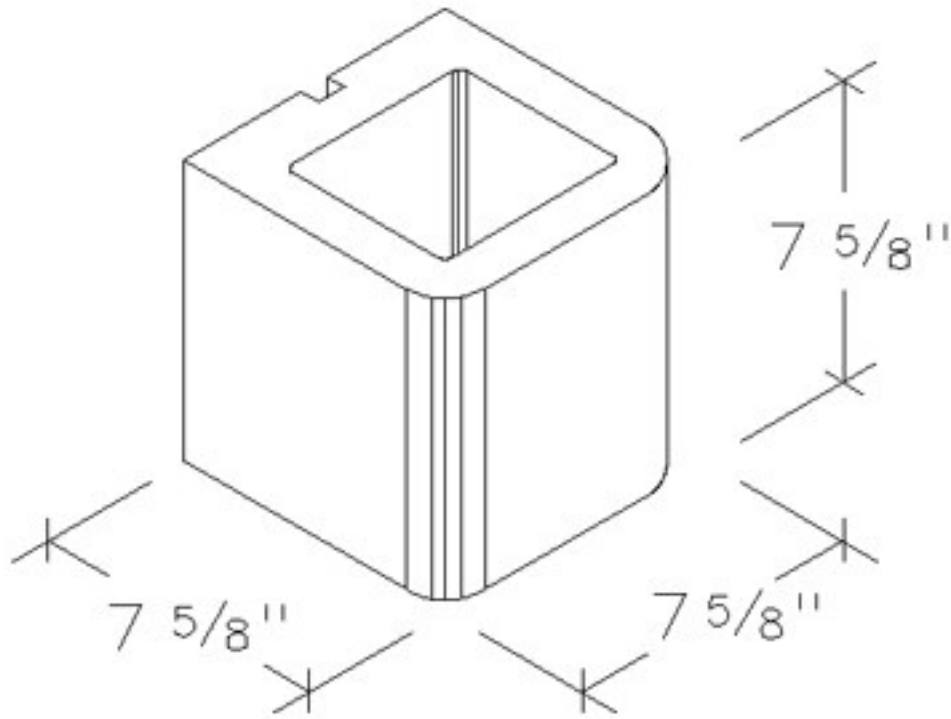

**8" Double Bull Nose Half
8 x 8 x 8**

ACME LIGHT: LIGHT WEIGHT: NORMAL WEIGHT:	Dimensions: 7 5/8" x 7 5/8" x 7 5/8" W x H x L
CUBE QUANTITY: 108 PALLET: YES	PRODUCT # 080808DBN
 ACME BLOCK & BRICK INC.	248 Dayton Spur Road Crossville, TN 38555 Phone: 931-484-8435 www.AcmeBlockandBrick.com