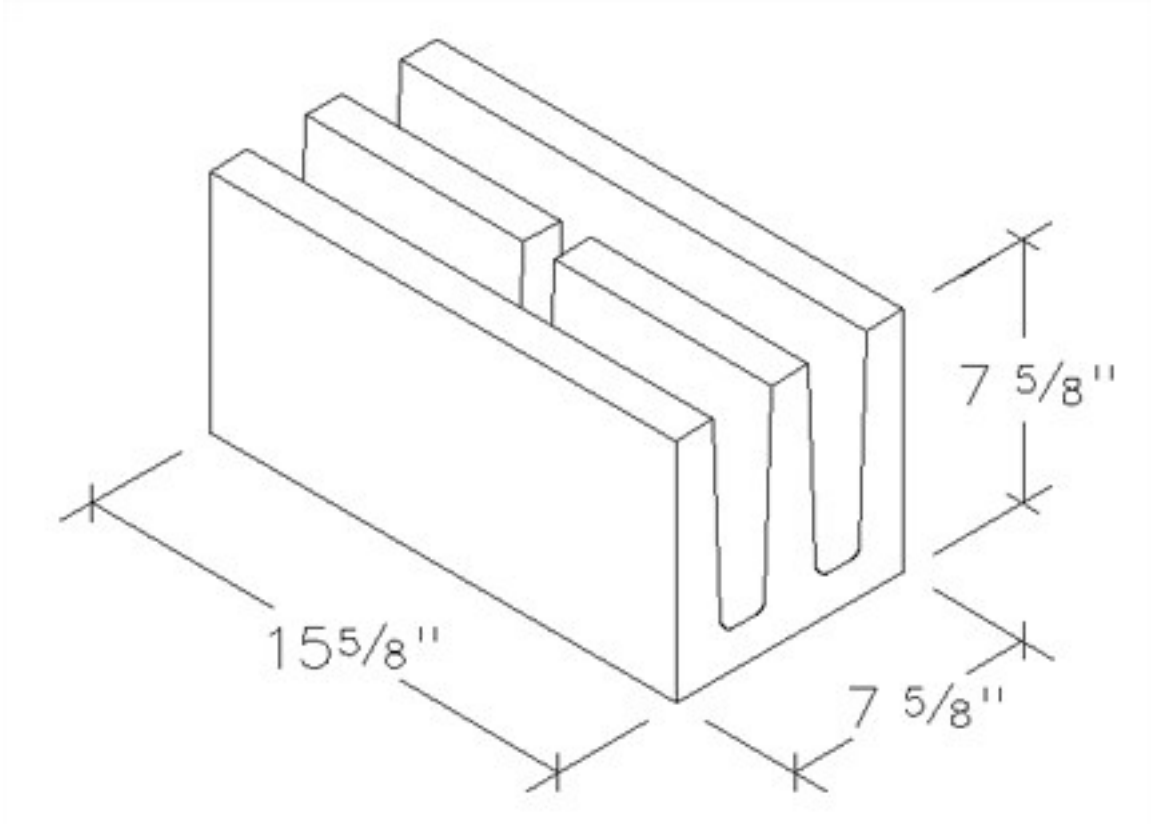

8" Bond Beam
8 x 8 x 16

<p>ACME LIGHT:</p> <p>LIGHT WEIGHT:</p> <p>NORMAL WEIGHT:</p>	<p>Dimensions:</p> <p>7 5/8" x 7 5/8" x 15 5/8" W x H x L</p>
<p>CUBE QUANTITY: 108</p> <p>PALLET: YES</p>	<p>PRODUCT #</p> <p>080816BB</p>
 <p>ACME BLOCK & BRICK INC.</p>	<p>248 Dayton Spur Road Crossville, TN 38555 Phone: 931-484-8435 www.AcmeBlockandBrick.com</p>