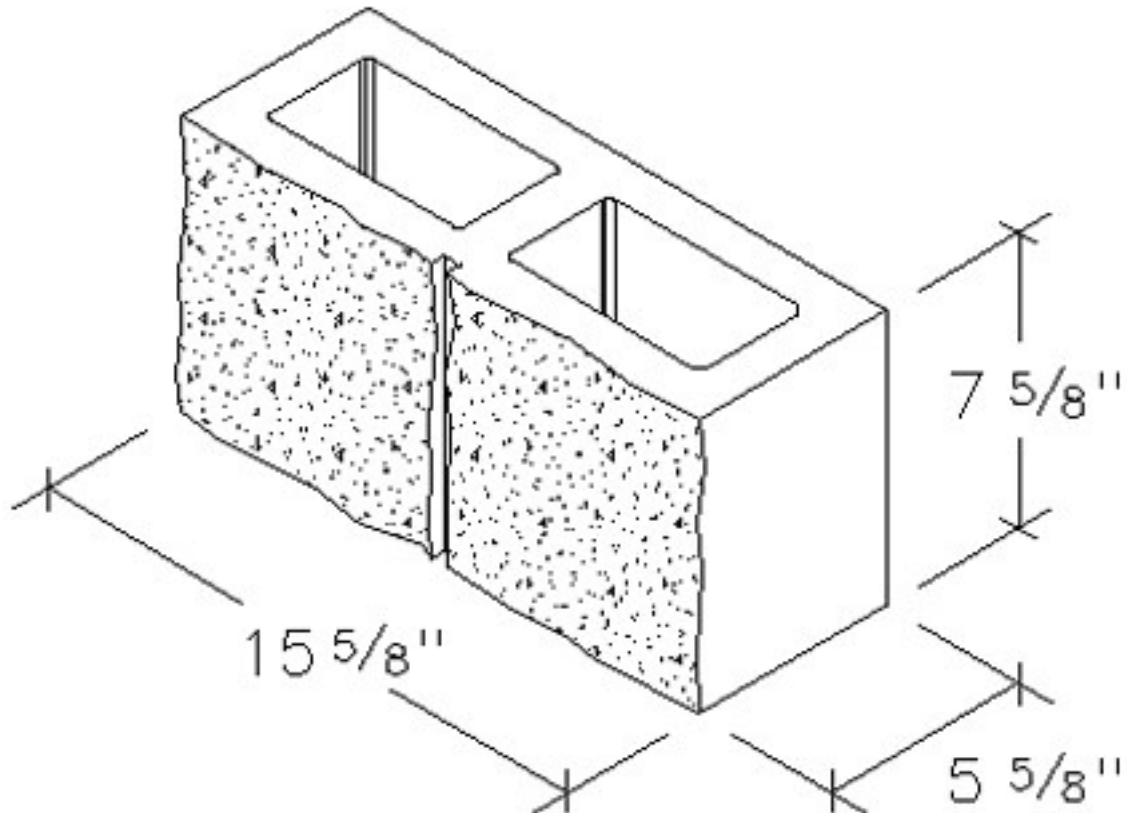

6" Split Face Single Score
6 x 8 x 16

<p>ACME LIGHT: LIGHT WEIGHT: NORMAL WEIGHT:</p>	<p>Dimensions: 5 5/8" x 7 5/8" x 15 5/8" W x H x L</p>
<p>CUBE QUANTITY: PALLET:</p>	<p>PRODUCT # 060816SFSS</p>
<p> ACME BLOCK & BRICK INC.</p>	<p>248 Dayton Spur Road Crossville, TN 38555 Phone: 931-484-8435 www.AcmeBlockandBrick.com</p>