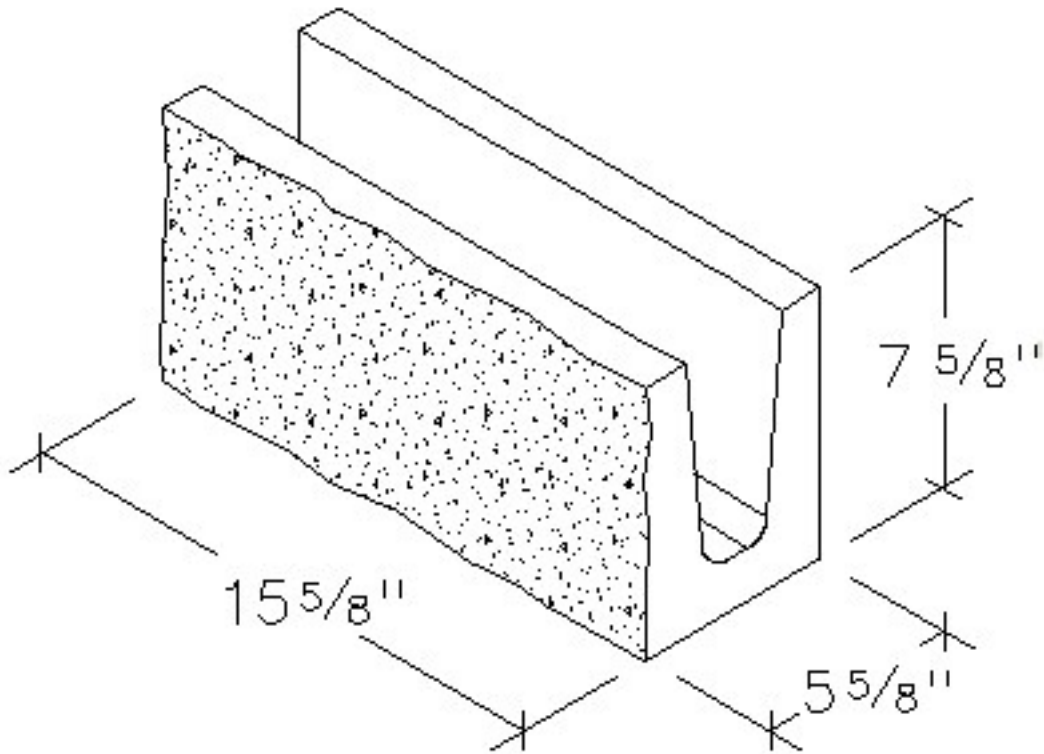

6" Split Face Bond Beam

<p>ACME LIGHT:</p> <p>LIGHT WEIGHT:</p> <p>NORMAL WEIGHT:</p>	<p>Dimensions:</p> <p>5 5/8" x 7 5/8" x 15 5/8" W x H x L</p>
<p>CUBE QUANTITY: 144</p> <p>PALLET: YES</p>	<p>PRODUCT #</p> <p>060816SFBB</p>
 <p>ACME BLOCK & BRICK INC.</p>	<p>248 Dayton Spur Road Crossville, TN 38555 Phone: 931-484-8435 www.AcmeBlockandBrick.com</p>