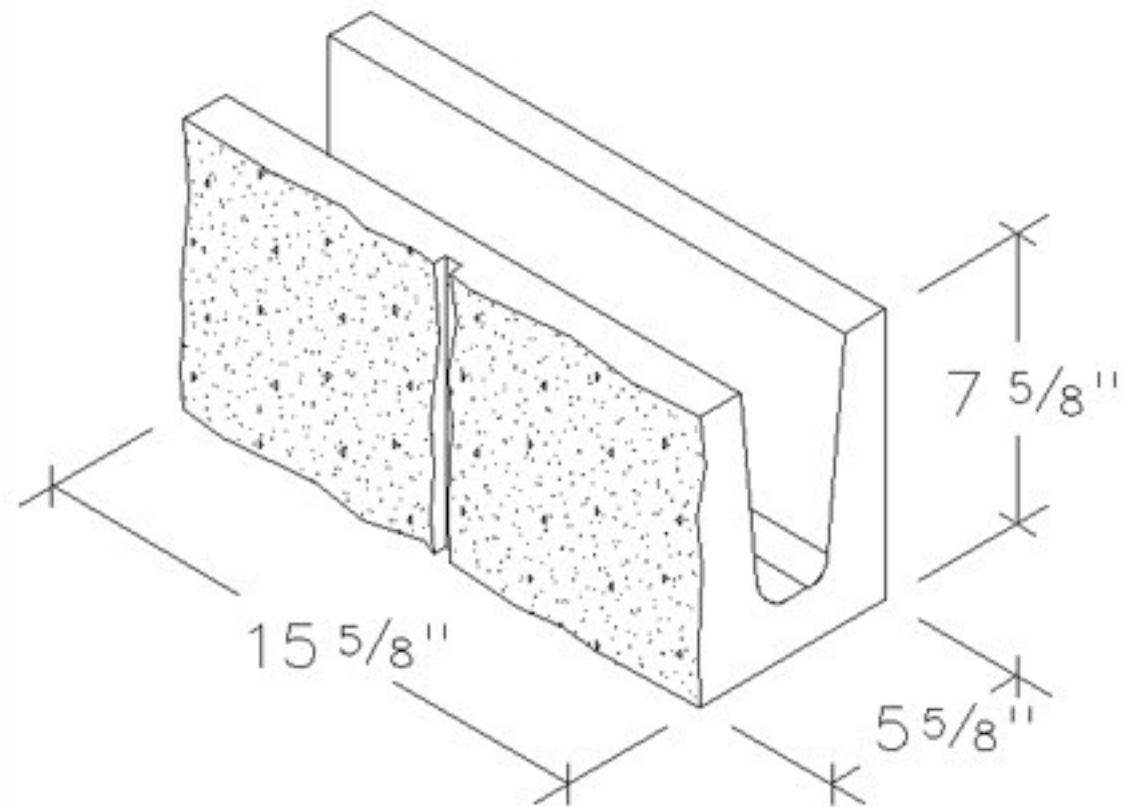

**6" Split Face Knock Out
Bond Beam Single Score
6 x 8 x 16**

| | |
|---|---|
| <p>ACME LIGHT: LIGHT WEIGHT: NORMAL WEIGHT:</p> | <p>Dimensions: 5 5/8" x 7 5/8" x 15 5/8" W x H x L</p> |
| <p>CUBE QUANTITY: PALLET:</p> | <p>PRODUCT # 060816SFBBKOSC</p> |
| <p> ACME BLOCK & BRICK INC.</p> | <p>248 Dayton Spur Road Crossville, TN 38555 Phone: 931-484-8435 www.AcmeBlockandBrick.com</p> |