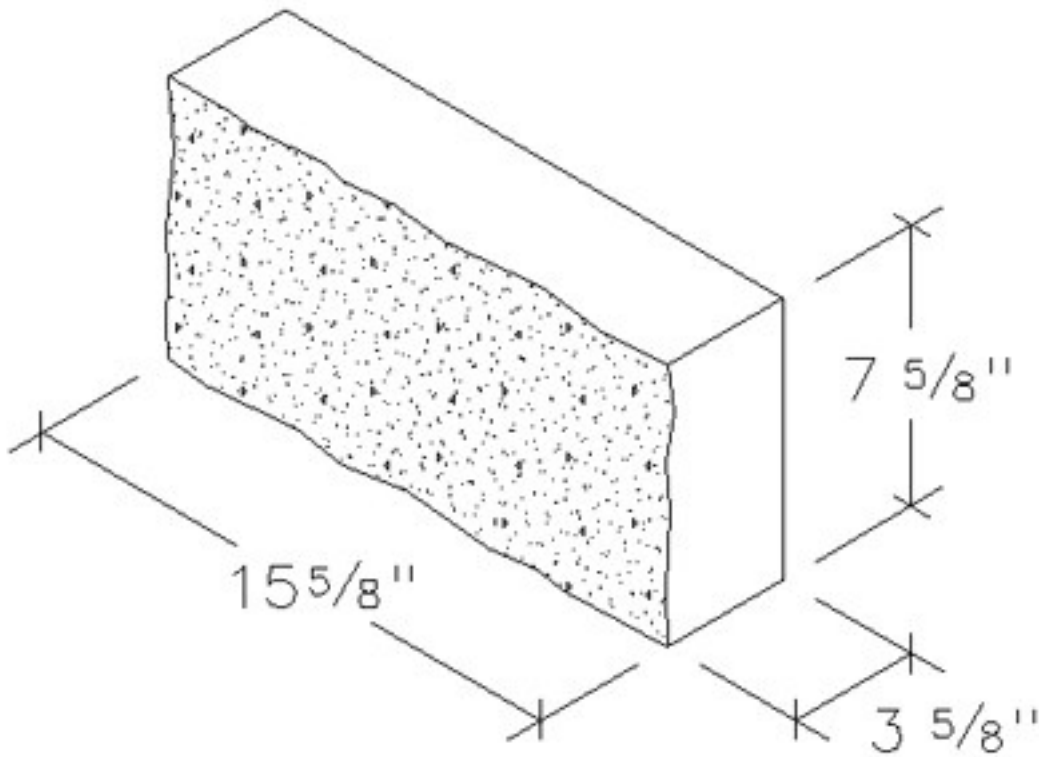

4" Split Face Solid
4 x 8 x 16

<p>ACME LIGHT: LIGHT WEIGHT: NORMAL WEIGHT:</p>	<p>Dimensions: 3 5/8" x 7 5/8" x 15 5/8" W x H x L</p>
<p>CUBE QUANTITY: PALLET:</p>	<p>PRODUCT # 040816SF</p>
<p> ACME BLOCK & BRICK INC.</p>	<p>248 Dayton Spur Road Crossville, TN 38555 Phone: 931-484-8435 www.AcmeBlockandBrick.com</p>