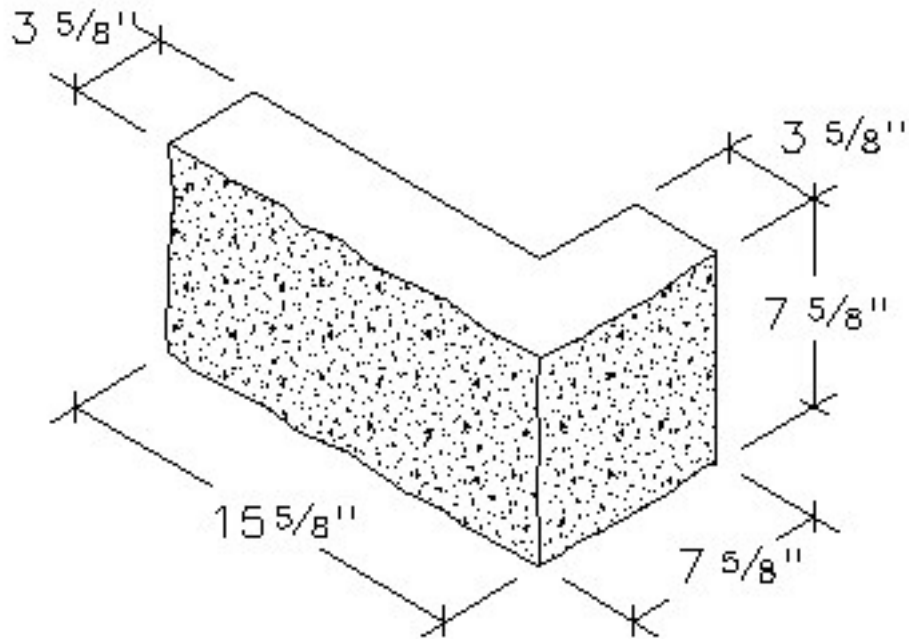

4" Split Face Return Corner
3 5/8" x 8 x 16

<p>ACME LIGHT: LIGHT WEIGHT: NORMAL WEIGHT:</p>	<p>Dimensions: 3 5/8" x 7 5/8" x 15 5/8" W x H x L</p>
<p>CUBE QUANTITY: PALLET:</p>	<p>PRODUCT # 040816SFRC</p>
<p> ACME BLOCK & BRICK INC.</p>	<p>248 Dayton Spur Road Crossville, TN 38555 Phone: 931-484-8435 www.AcmeBlockandBrick.com</p>