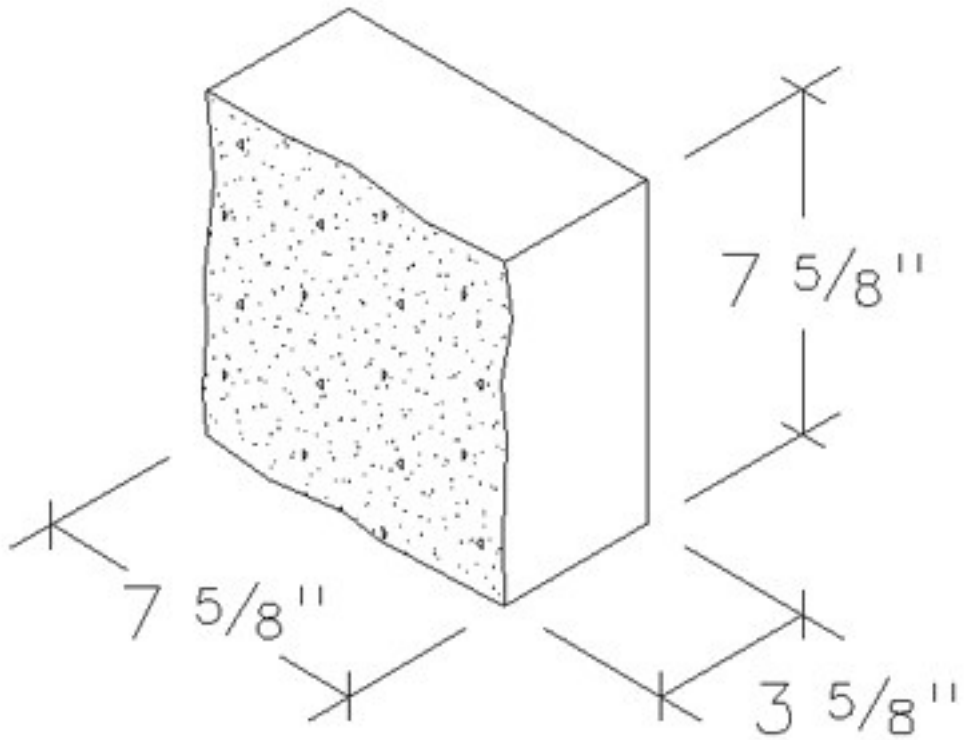

**4" Split Face Half
4 x 8 x 8**

<p>ACME LIGHT: LIGHT WEIGHT: NORMAL WEIGHT:</p>	<p>Dimensions: 3 5/8" x 7 5/8" x 7 5/8" W x H x L</p>
<p>CUBE QUANTITY: 288 PALLET: YES</p>	<p>PRODUCT # 040808SFH</p>
 <p>ACME BLOCK & BRICK INC.</p>	<p>248 Dayton Spur Road Crossville, TN 38555 Phone: 931-484-8435 www.AcmeBlockandBrick.com</p>