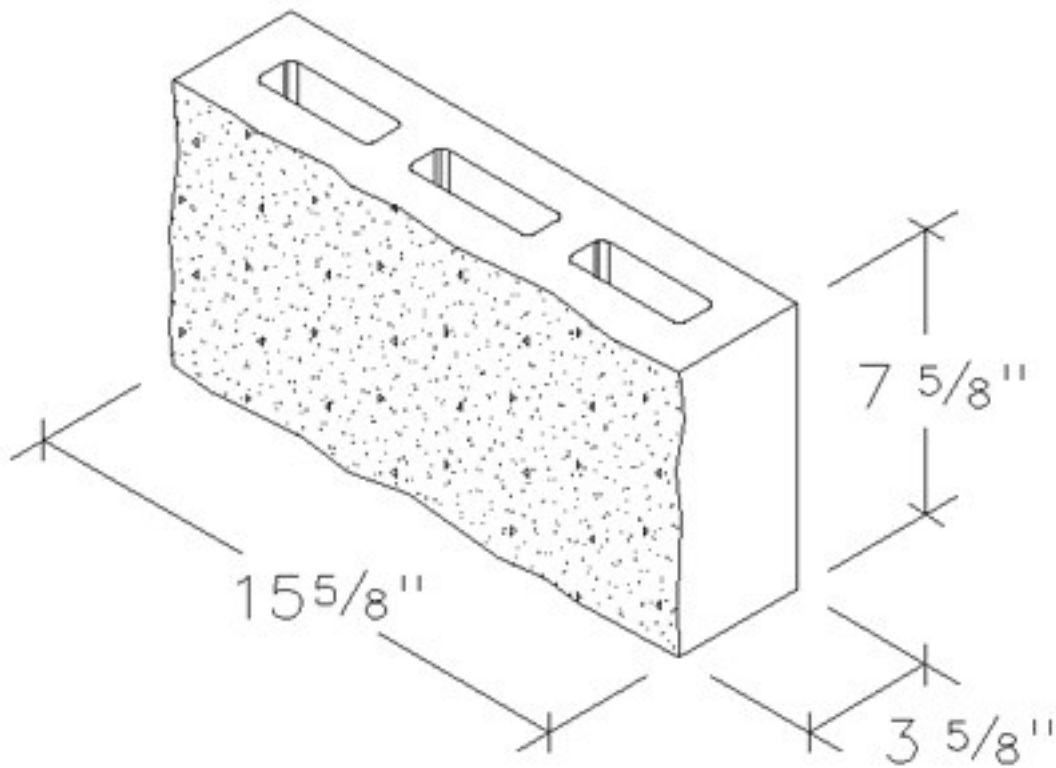

4" Split Face
4 x 8 x 16

<p>ACME LIGHT: LIGHT WEIGHT: NORMAL WEIGHT:</p>	<p>Dimensions: 3 5/8" x 7 5/8" x 15 5/8" W x H x L</p>
<p>CUBE QUANTITY: PALLET: YES</p>	<p>PRODUCT # 040816SF</p>
<p> ACME BLOCK & BRICK INC.</p>	<p>248 Dayton Spur Road Crossville, TN 38555 Phone: 931-484-8435 www.AcmeBlockandBrick.com</p>