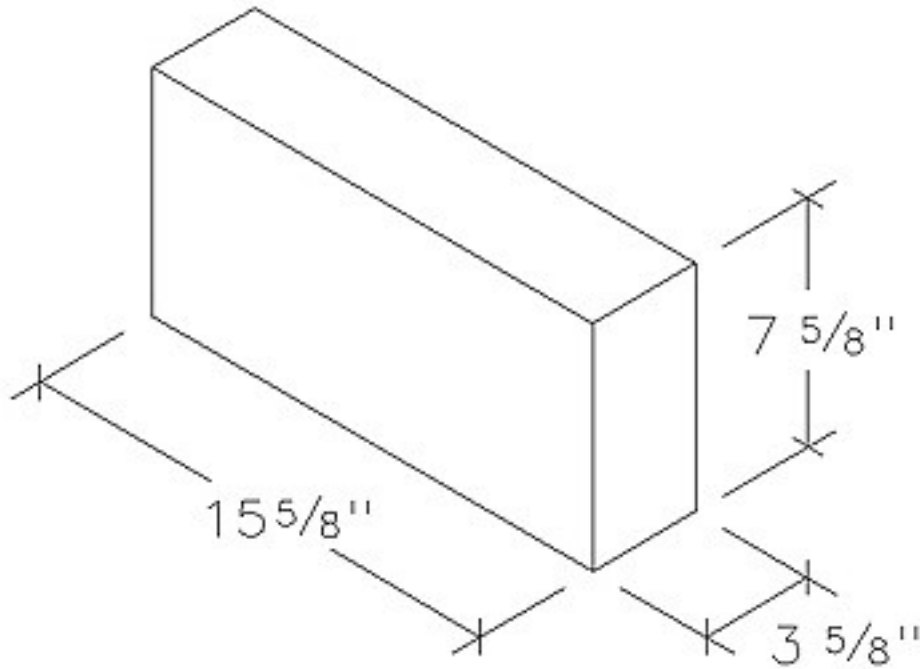

**4" Smooth Face Solid
4 x 8 x 16**

<p>ACME LIGHT: LIGHT WEIGHT: NORMAL WEIGHT:</p>	<p>Dimensions: 3 5/8" x 7 5/8" x 15 5/8" W x H x L</p>
<p>CUBE QUANTITY: PALLET: YES</p>	<p>PRODUCT # 040816</p>
<p> ACME BLOCK & BRICK INC.</p>	<p>248 Dayton Spur Road Crossville, TN 38555 Phone: 931-484-8435 www.AcmeBlockandBrick.com</p>