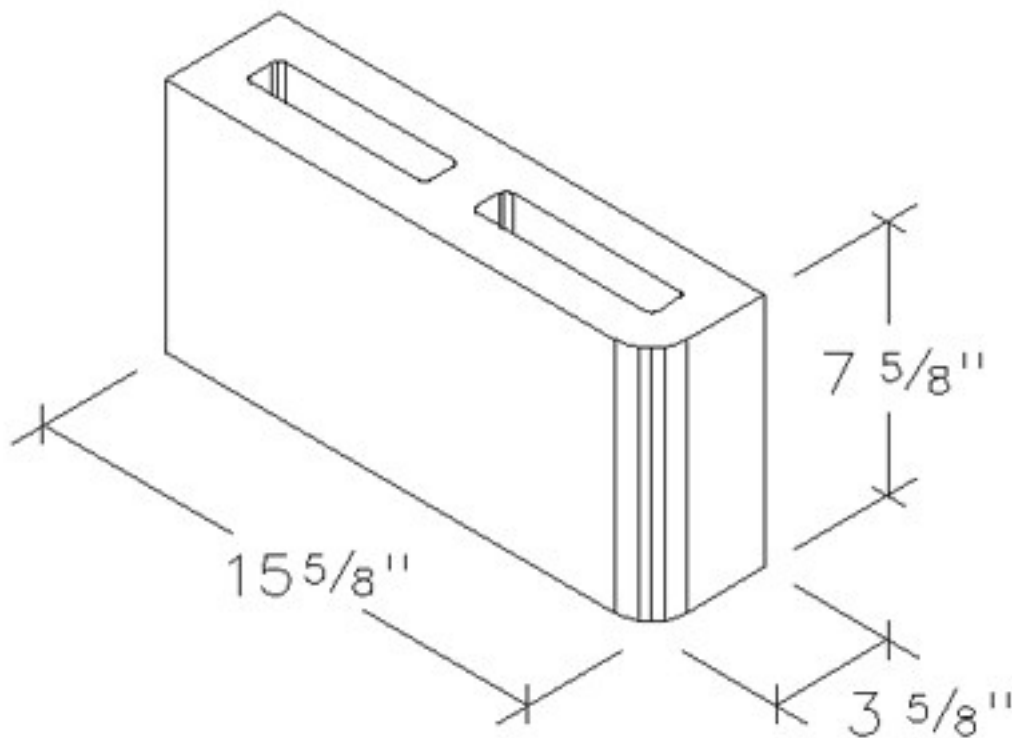

**4" Single Bull Nose**  
**3 5/8" x 8 x 16**

<b>ACME LIGHT:</b> <b>LIGHT WEIGHT:</b> <b>NORMAL WEIGHT:</b>	<b>Dimensions:</b> 3 5/8" x 7 5/8" x 15 5/8" W x H x L
<b>CUBE QUANTITY:</b> 108 <b>PALLET:</b> YES	<b>PRODUCT #</b> <b>040816BN</b>
 <b>ACME</b> BLOCK & BRICK INC.	248 Dayton Spur Road Crossville, TN 38555 Phone: 931-484-8435 <a href="http://www.AcmeBlockandBrick.com">www.AcmeBlockandBrick.com</a>