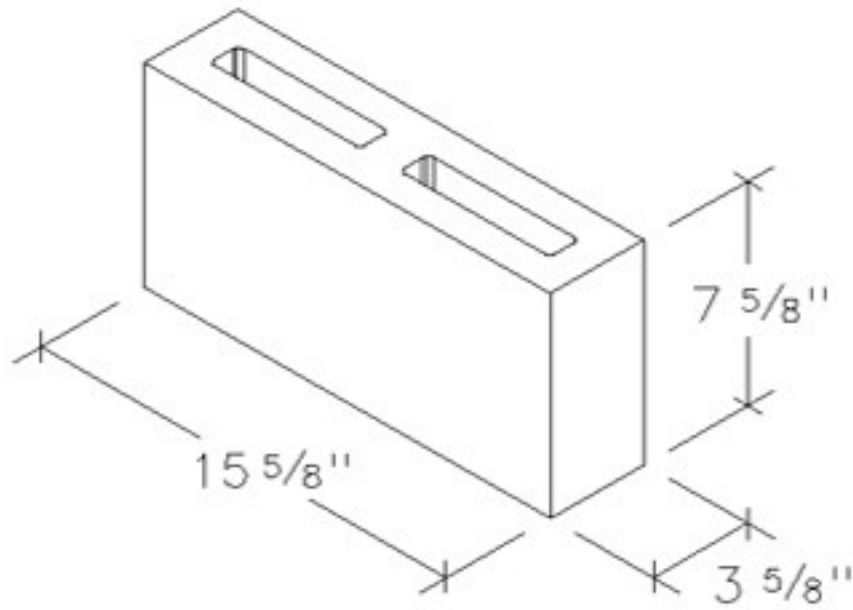

**4" Smooth Face  
4 x 8 x 16**

<b>ACME LIGHT:</b> <b>LIGHT WEIGHT:</b> <b>NORMAL WEIGHT:</b>	<b>Dimensions:</b> <b>3 5/8" x 7 5/8" x 15 5/8"</b> W x H x L
<b>CUBE QUANTITY:</b> 144 <b>PALLET:</b> YES	<b>PRODUCT #</b> <b>040816</b>
 <b>ACME</b> BLOCK & BRICK INC.	248 Dayton Spur Road Crossville, TN 38555 Phone: 931-484-8435 <a href="http://www.AcmeBlockandBrick.com">www.AcmeBlockandBrick.com</a>