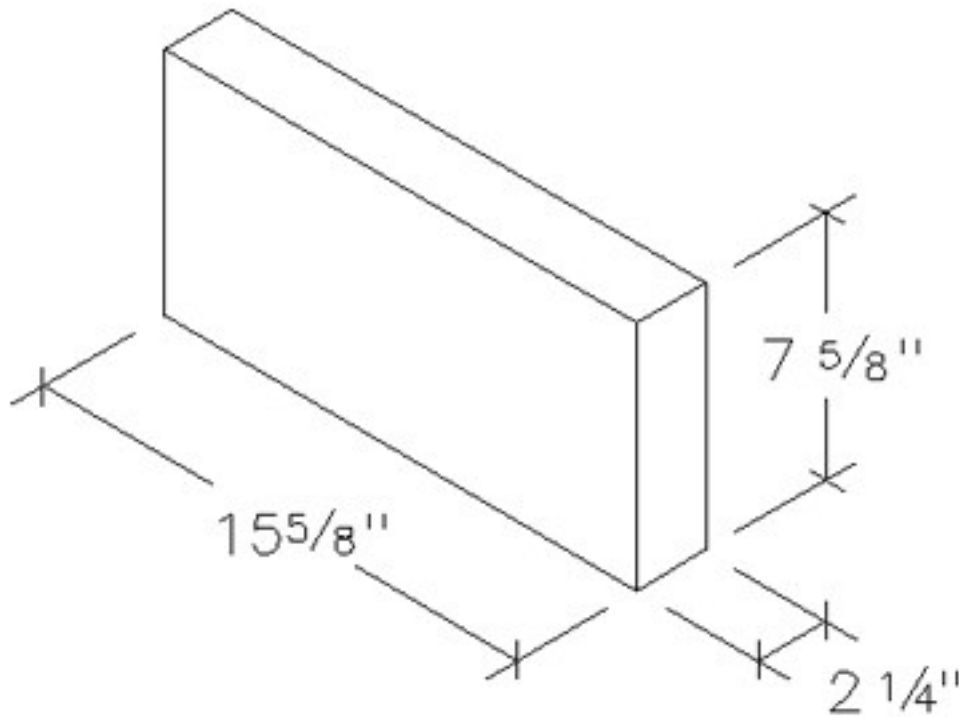

**2 1/4" Solid**  
**2 1/4" x 8" x 16"**

<b>ACME LIGHT:</b> <b>LIGHT WEIGHT:</b> <b>NORMAL WEIGHT:</b>	<b>Dimensions:</b> 2 1/4" x 7 5/8" x 15 5/8" W x H x L
<b>CUBE QUANTITY:</b> 225 <b>PALLET:</b> YES	<b>PRODUCT #</b> <b>030816</b>
 <b>ACME</b> BLOCK & BRICK INC.	248 Dayton Spur Road Crossville, TN 38555 Phone: 931-484-8435 <a href="http://www.AcmeBlockandBrick.com">www.AcmeBlockandBrick.com</a>