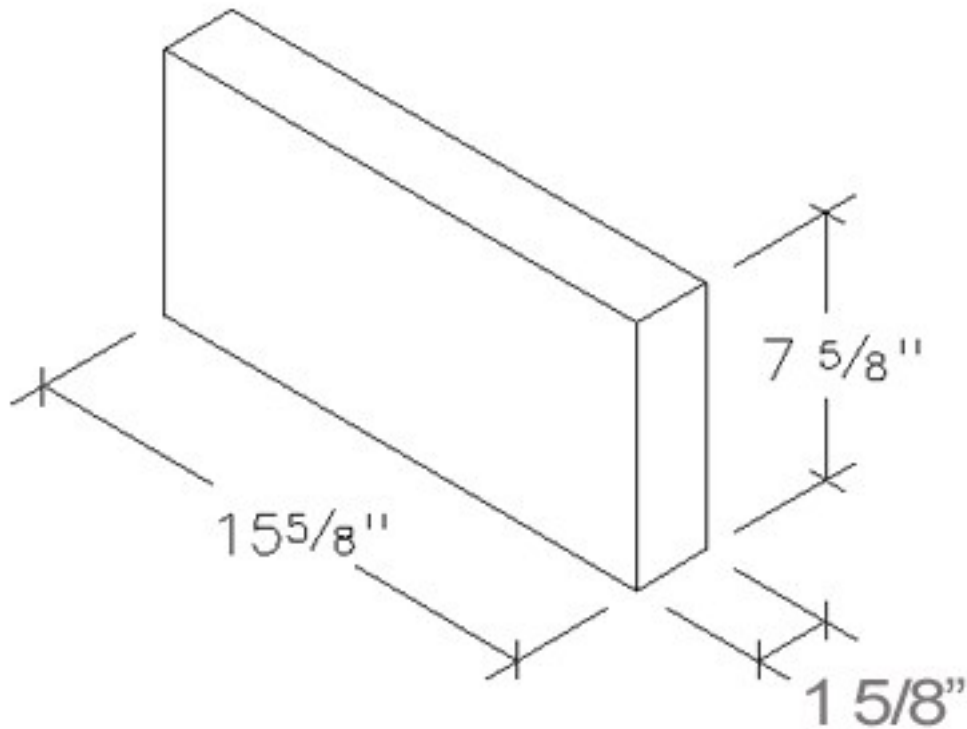

**1 5/8" Solid**  
**1 5/8" x 8" x 16"**

<b>ACME LIGHT:</b> <b>LIGHT WEIGHT:</b> <b>NORMAL WEIGHT:</b>	<b>Dimensions:</b> 1 5/8" x 7 5/8" x 15 5/8" W x H x L
<b>CUBE QUANTITY:</b> 300 <b>PALLET:</b> YES	<b>PRODUCT #</b> <b>020815</b>
 <b>ACME</b> BLOCK & BRICK INC.	248 Dayton Spur Road Crossville, TN 38555 Phone: 931-484-8435 <a href="http://www.AcmeBlockandBrick.com">www.AcmeBlockandBrick.com</a>