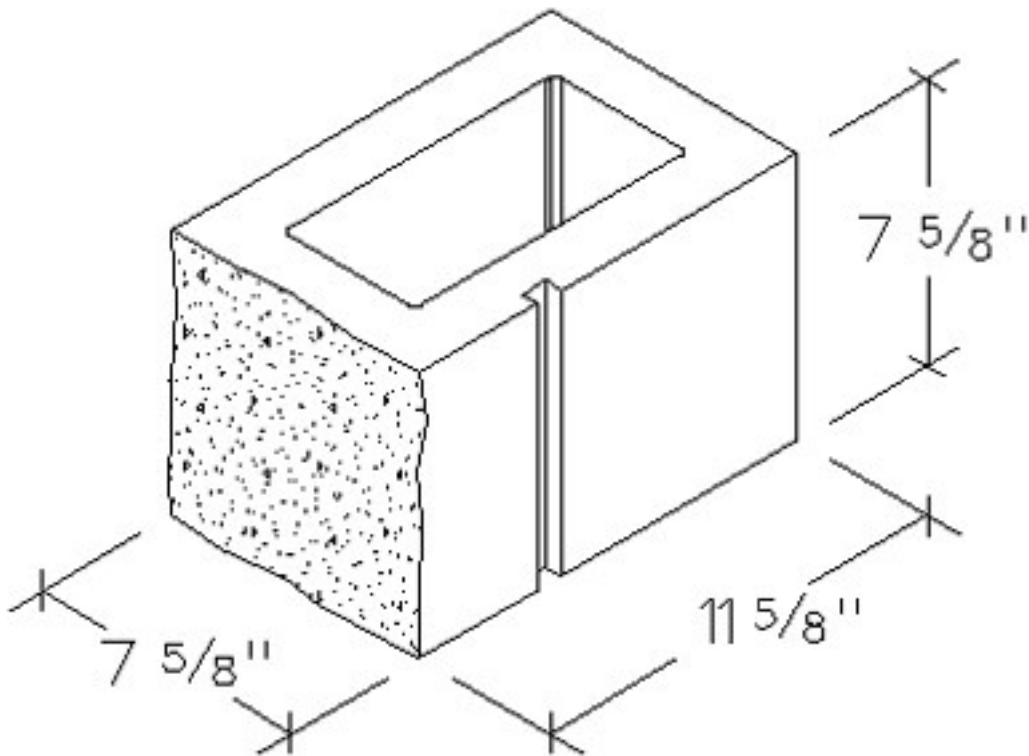

12" Split Face Half
12 x 8 x 8

<p>ACME LIGHT: LIGHT WEIGHT: NORMAL WEIGHT:</p>	<p>Dimensions: 7 5/8" x 7 5/8" x 11 5/8" W x H x L</p>
<p>CUBE QUANTITY: PALLET:</p>	<p>PRODUCT # 080812SFH</p>
<p> ACME BLOCK & BRICK INC.</p>	<p>248 Dayton Spur Road Crossville, TN 38555 Phone: 931-484-8435 www.AcmeBlockandBrick.com</p>