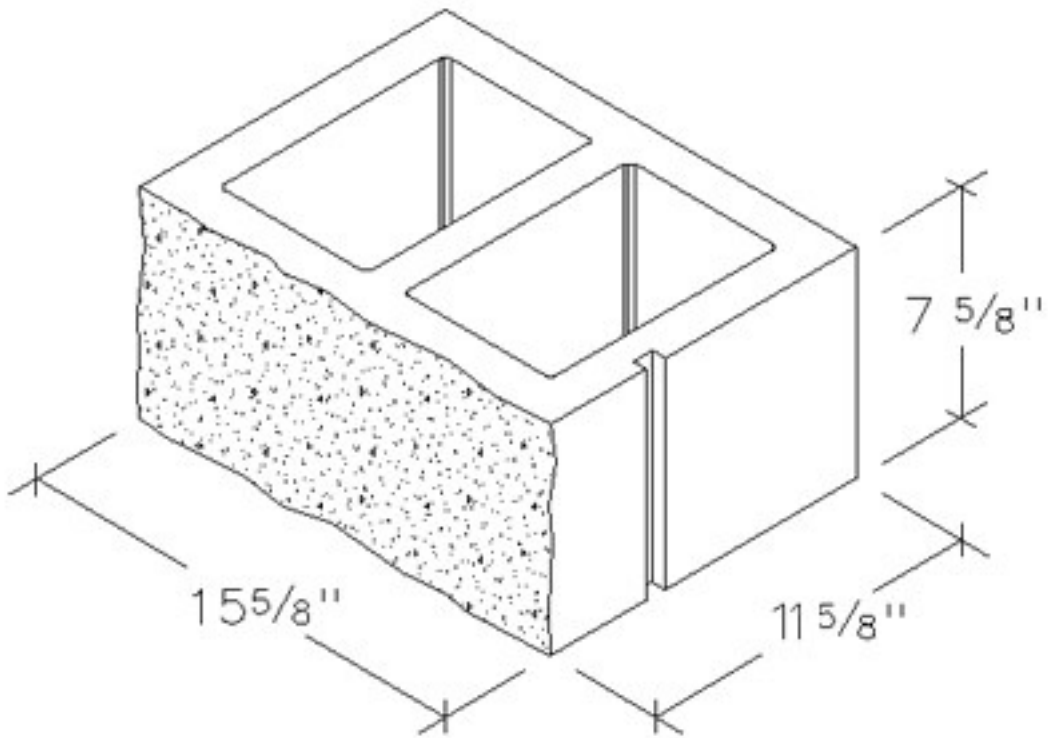

12" Split Face
12 x 8 x 16

<p>ACME LIGHT: LIGHT WEIGHT: NORMAL WEIGHT:</p>	<p>Dimensions: 11 5/8" x 7 5/8" x 15 5/8" W x H x L</p>
<p>CUBE QUANTITY: PALLET:</p>	<p>PRODUCT # 120816SF</p>
<p> ACME BLOCK & BRICK INC.</p>	<p>248 Dayton Spur Road Crossville, TN 38555 Phone: 931-484-8435 www.AcmeBlockandBrick.com</p>