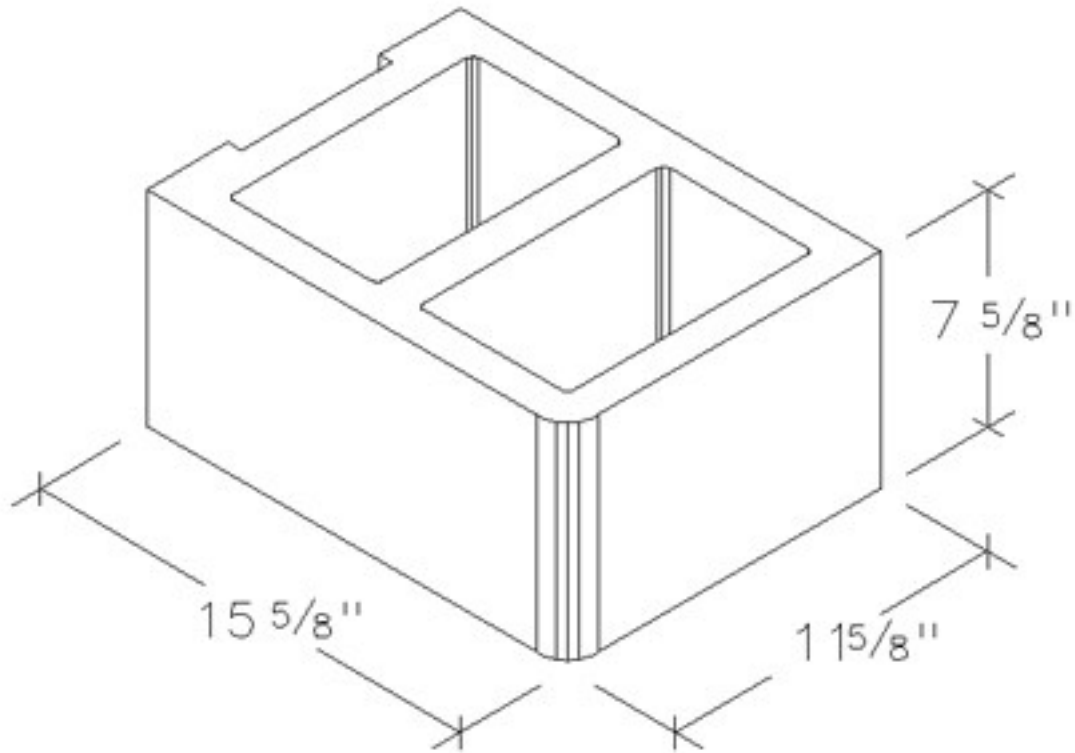

**12" Single Bull Nose
12 x 8 x 16**

ACME LIGHT: LIGHT WEIGHT: NORMAL WEIGHT:	Dimensions: 11 5/8" x 7 5/8" x 15 5/8" W x H x L
CUBE QUANTITY: 72 PALLET: Yes	PRODUCT # 120816BN
 ACME BLOCK & BRICK INC.	248 Dayton Spur Road Crossville, TN 38555 Phone: 931-484-8435 www.AcmeBlockandBrick.com