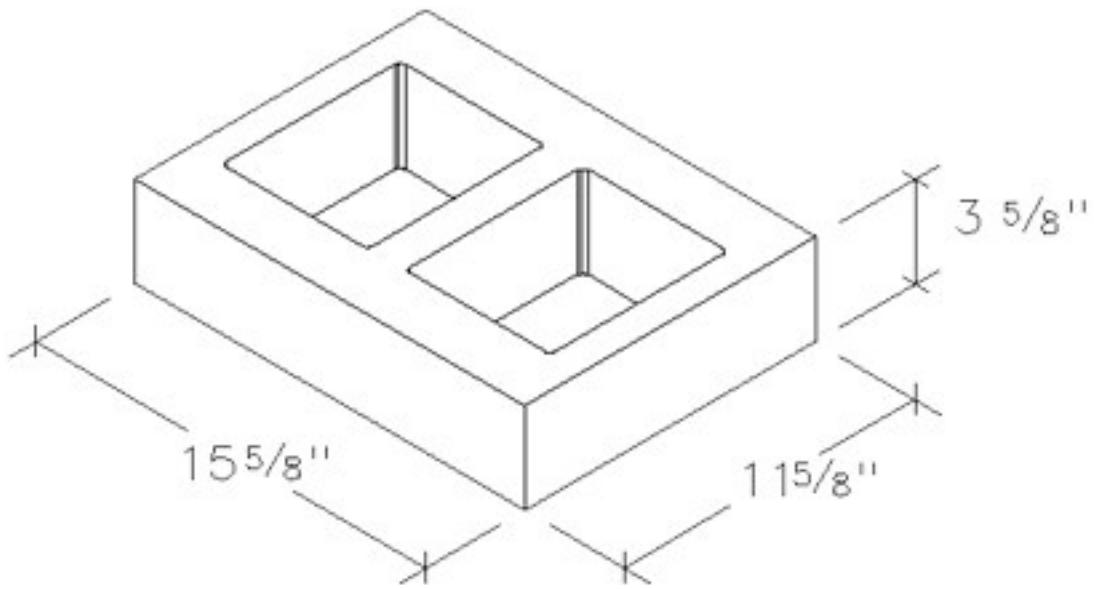

12" Half High
12 x 4 x 16

<p>ACME LIGHT: LIGHT WEIGHT: NORMAL WEIGHT:</p>	<p>Dimensions: 11 5/8" x 3 5/8" x 15 5/8" W x H x L</p>
<p>CUBE QUANTITY: PALLET:</p>	<p>PRODUCT # 120416HH</p>
<p> ACME BLOCK & BRICK INC.</p>	<p>248 Dayton Spur Road Crossville, TN 38555 Phone: 931-484-8435 www.AcmeBlockandBrick.com</p>