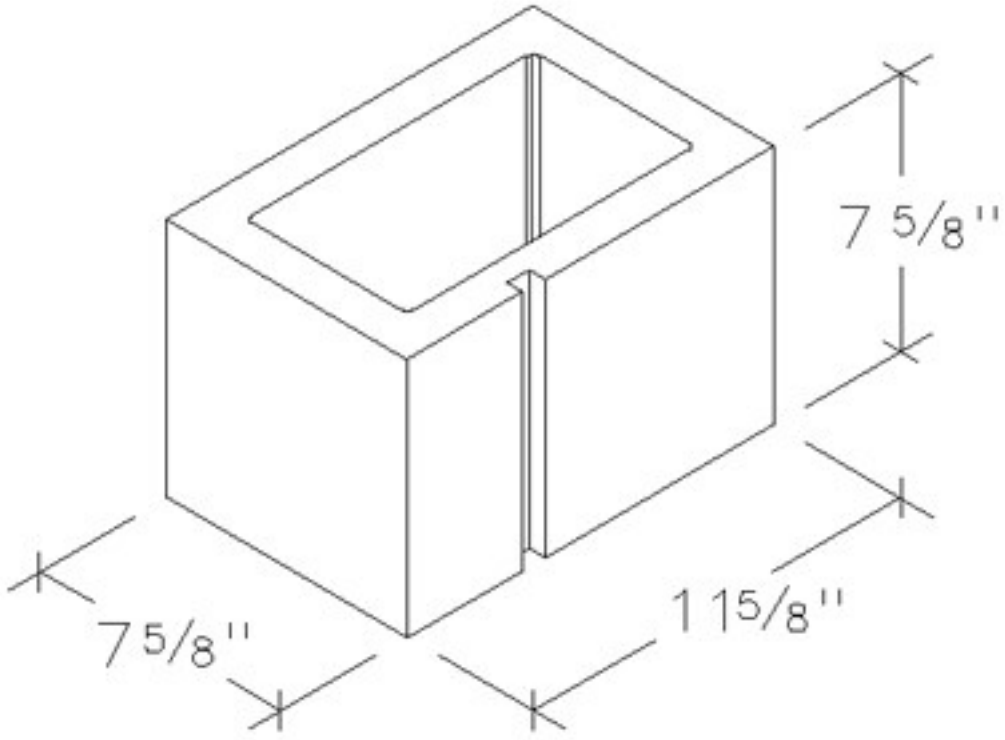

**12" Smooth Face Half
12 x 8 x 8**

<p>ACME LIGHT: LIGHT WEIGHT: NORMAL WEIGHT:</p>	<p>Dimensions: 11 5/8" x 7 5/8" 7 5/8" W x H x L</p>
<p>CUBE QUANTITY: 156 PALLET:</p>	<p>PRODUCT # 080812H</p>
 <p>ACME BLOCK & BRICK INC.</p>	<p>248 Dayton Spur Road Crossville, TN 38555 Phone: 931-484-8435 www.AcmeBlockandBrick.com</p>