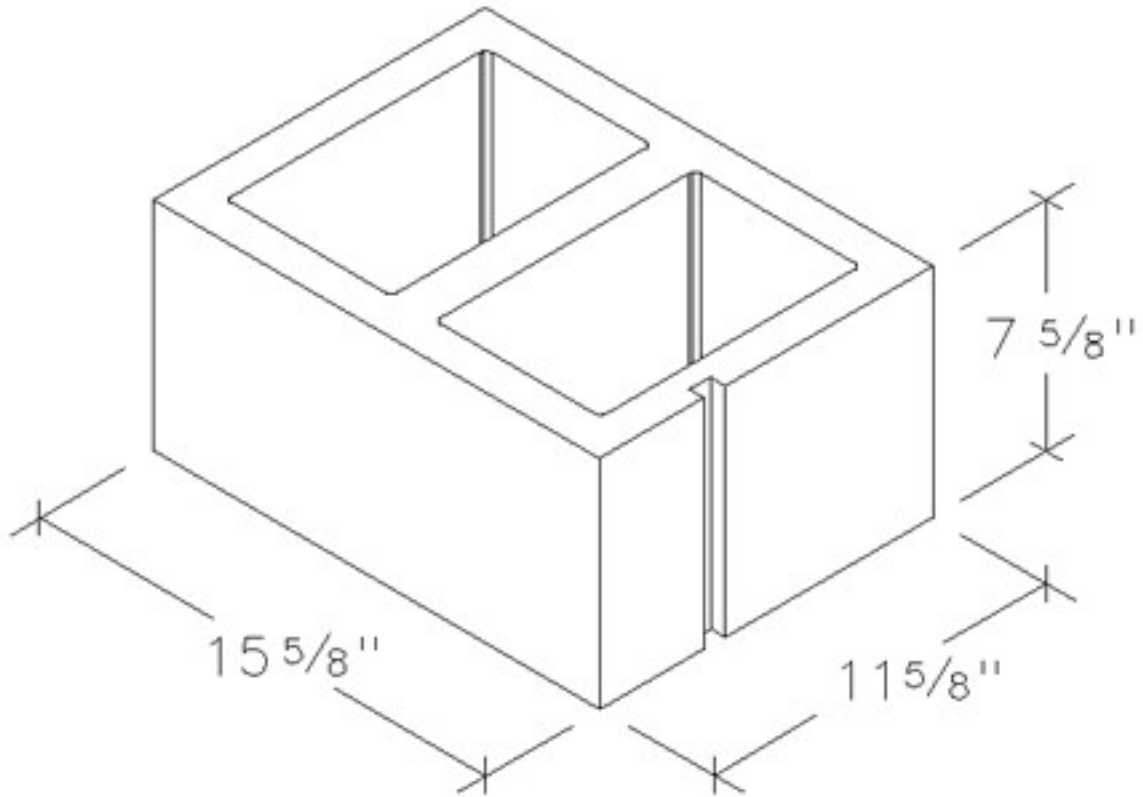

12" Smooth Face
12 x 8 x 15

<p>ACME LIGHT:</p> <p>LIGHT WEIGHT:</p> <p>NORMAL WEIGHT:</p>	<p>Dimensions:</p> <p>11 5/8" x 7 5/8" x 15 5/8" W x H x L</p>
<p>CUBE QUANTITY: 78</p> <p>PALLET:</p>	<p>PRODUCT #</p> <p>120816</p>
 <p>ACME BLOCK & BRICK INC.</p>	<p>248 Dayton Spur Road Crossville, TN 38555 Phone: 931-484-8435 www.AcmeBlockandBrick.com</p>