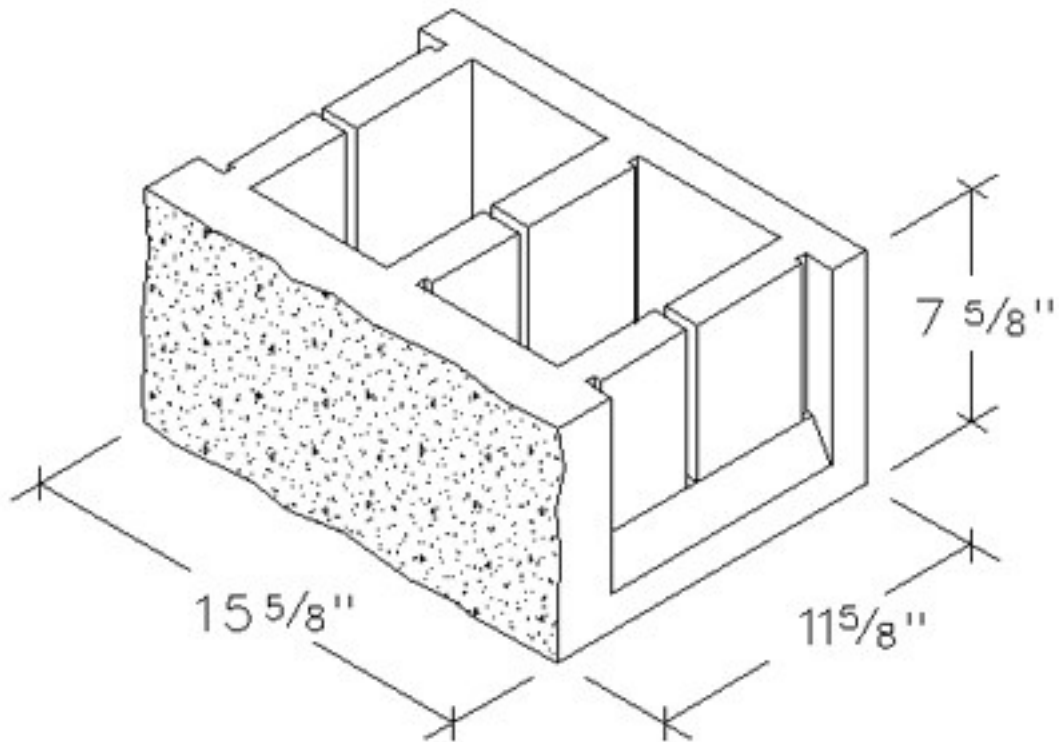

**12" Split Face Knock Out  
Bond Beam  
12 x 8 x 16**

<p><b>ACME LIGHT:</b> <b>LIGHT WEIGHT:</b> <b>NORMAL WEIGHT:</b></p>	<p><b>Dimensions:</b> <b>11 5/8" x 7 5/8" x 15 5/8"</b> W x H x L</p>
<p><b>CUBE QUANTITY:</b> <b>PALLET:</b></p>	<p><b>PRODUCT #</b> <b>120816SFBB</b></p>
<p> <b>ACME</b> BLOCK &amp; BRICK INC.</p>	<p>248 Dayton Spur Road Crossville, TN 38555 Phone: 931-484-8435 <a href="http://www.AcmeBlockandBrick.com">www.AcmeBlockandBrick.com</a></p>